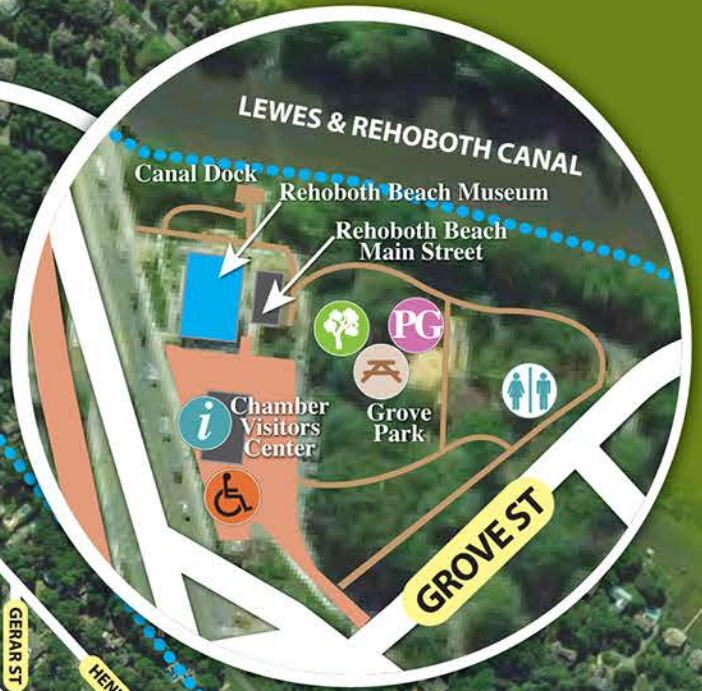

REHOBOTH BEACH

The Nation's Summer Capital

2025 LEGEND

Metered or permit parking only May 15 - September 15

METERED PARKING (\$4/hour)	Boardwalk
PERMIT PARKING	City Limits
Off-Street Parking	First Aid & Beach Patrol
Accessible Parking	Restrooms (Year-Round)
Scooter-Only Parking Area	Restrooms (Seasonal)
Visitor Info	Picnic Area
Electric Vehicle Charging Stations	Playground
Purchase Permits	Park
Beach Wheels	

ATLANTIC OCEAN

Rehoboth Beach Bandstand & Veterans Memorial

Source: Google Maps
Rev: 2.14.25