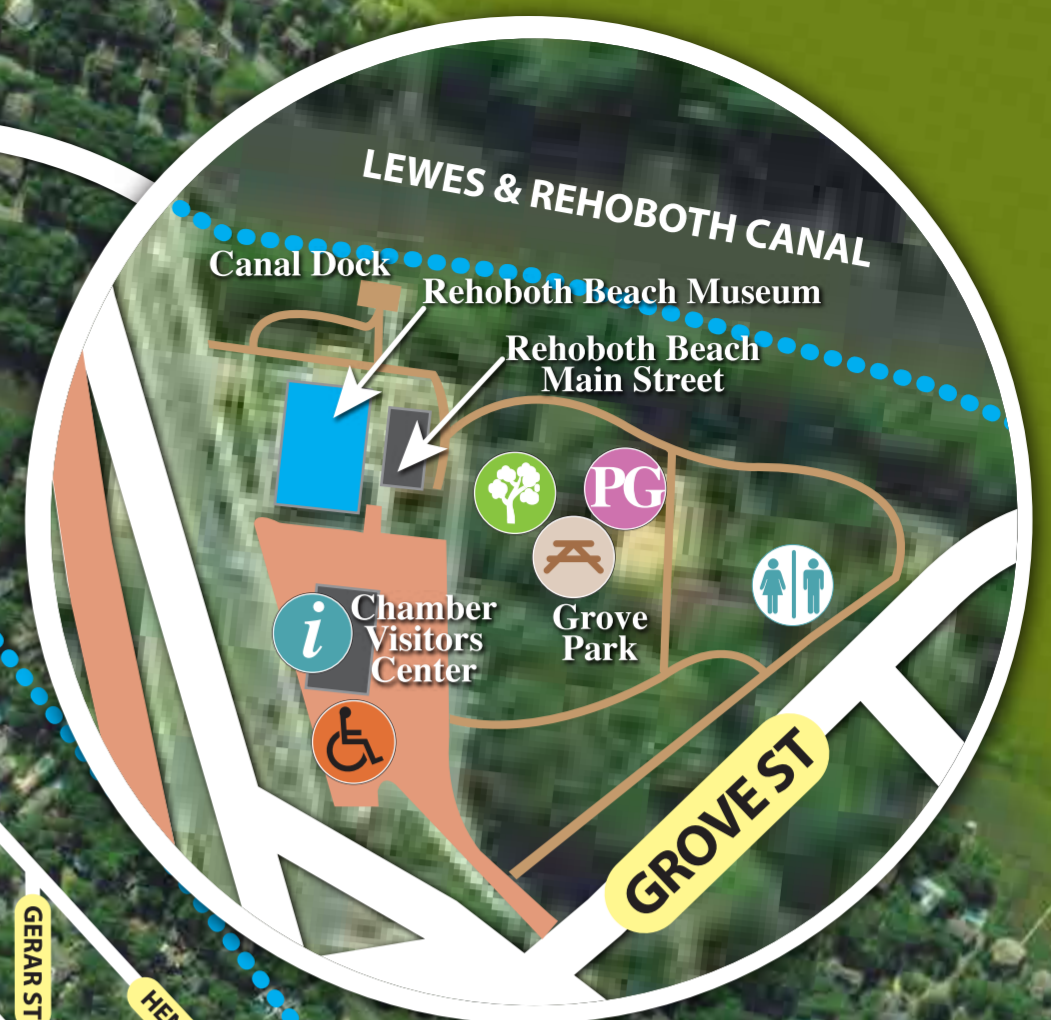

# REHOBOTH BEACH

The Nation's Summer Capital

## 2024 LEGEND

Metered or permit parking only May 15 - September 15

METERED PARKING (\$4/hour)	Boardwalk
PERMIT PARKING	City Limits
Off-Street Parking	Beach Wheels
Accessible Parking	First Aid & Beach Patrol
Scooter-Only Parking Area	Restrooms (Year-Round)
Change Machine	Restrooms (Seasonal)
Visitor Info	Picnic Area
Electric Vehicle Charging Stations	Playground
Purchase Permits	Park

ATLANTIC OCEAN

Rehoboth Beach Bandstand & Veterans Memorial

Source: Google Maps  
Rev: 2.28.24